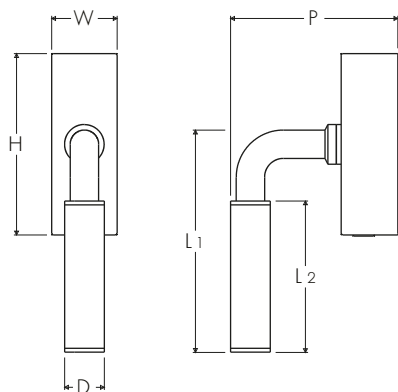

ATELIER BONOMI

Drehkipp con Chiave per Finestra Serie Bauhaus 04 Bauhahs 04 Series Drehkipp Window Handle with Key

Dimensioni Dimensions

	L 1	L 2	P	D	W	H
S	113	80	89	21	35	98
M	123	90	89	21	35	98
L	127	104	99	27	35	98

Dimensioni in millimetri
Dimensions given in millimeters

Fornito con meccanismo DK q.7x45mm e viti M5x50mm.
Disponibile in tutte le finiture standard.

Dimensioni e finiture su misura disponibili su richiesta.

Regularly furnished with DK mechanism q.7x45mm and M5x50mm screws.
Additional sizes available by special order. Available in standard and custom finishes.